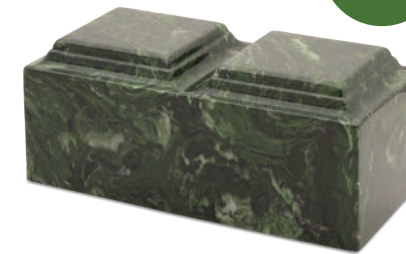

Companion Meadow Green

Cultured Marble companion urns feature similar design styling as other cultured marble products but have two separate chambers.

Cultured Marble
Urn 238323 **$550**
Measures 15"w x 8"d x 6.25"h

DUAL CAPACITY

Family Favorite