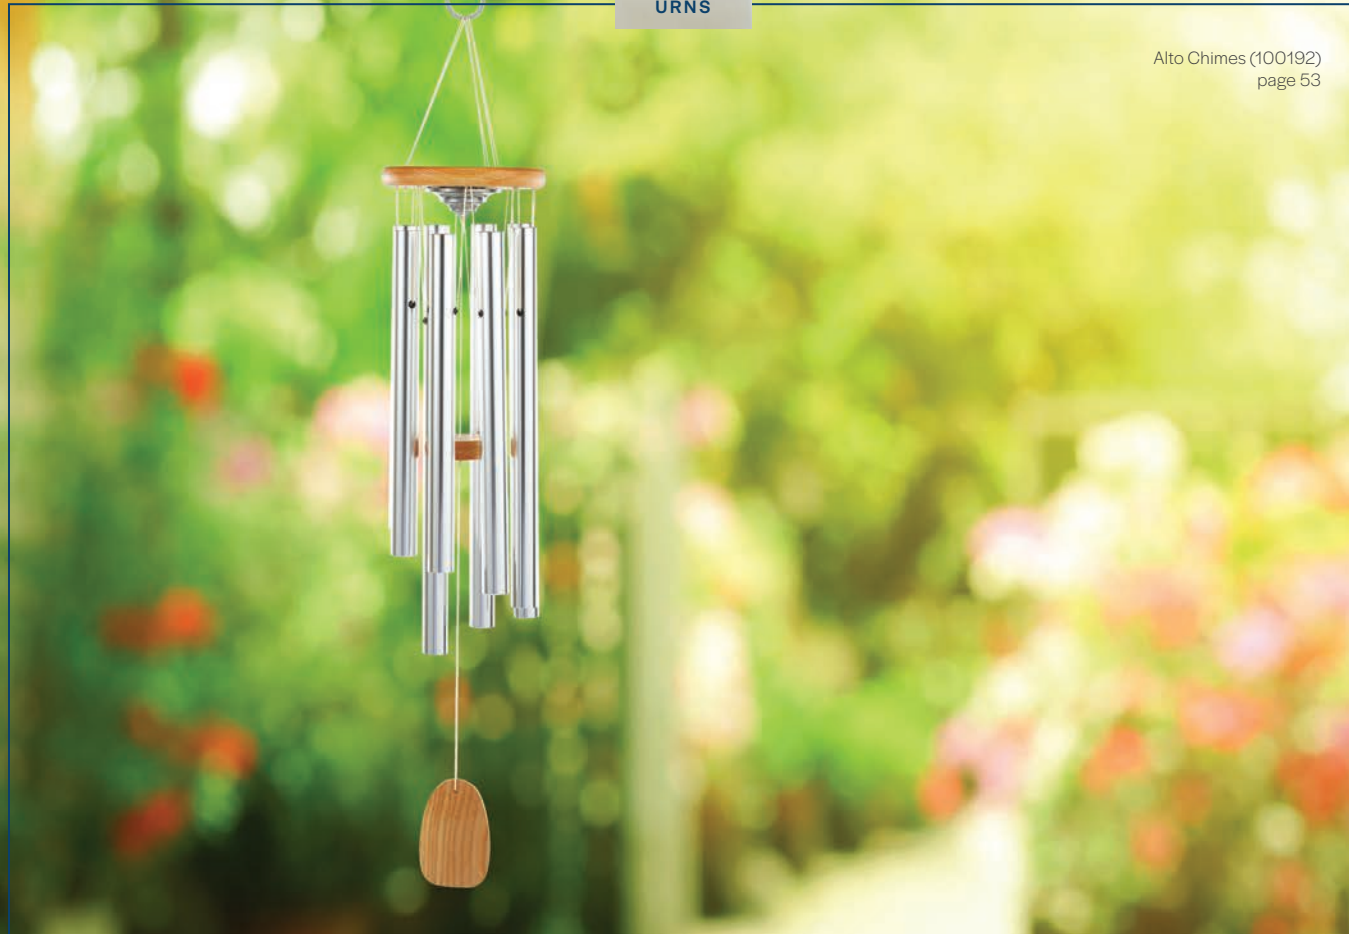

Rigid Card Stock
All Tubes Measures 5.1" diameter x 12.6" h

Vista Reflections
282981 **\$75**

Botanical Reflections
282982 **\$75**

Ocean Sunset
282957 **\$75**

Mountain View
282959 **\$75**

Patriot
282958 **\$75**