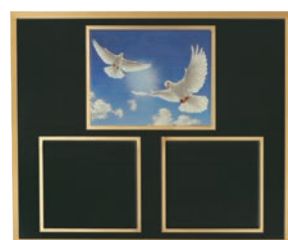

Unity Dove Appliqué
254481 $495