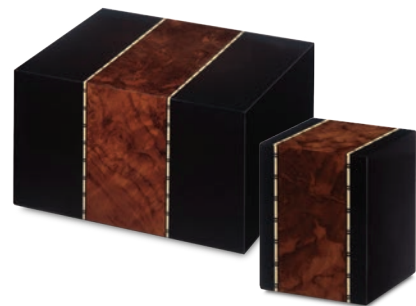

A. Solaris

Hardwood Picture Frame Urn 272094 **\$450**
Keepsake 272095 **\$250**

B. Provincial

Hardwood Urn 216022 **\$595**

C. Traditional

Hardwood Urn 216023 **\$550**

D. Margaux

Hardwood Full Size Urn 241506 **\$450**
Keepsake 241507 **\$295**