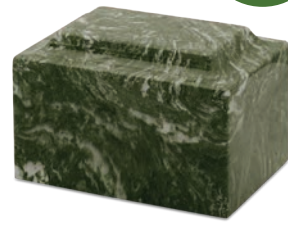

Cultured Marble. Measures 9.69"w x 6.75"d x 6.38"h.

Riverstone Gray

Urn 184608
\$395

Khaki

Urn 282599
\$395

Meadow Green

Urn 184606
\$395

Charcoal