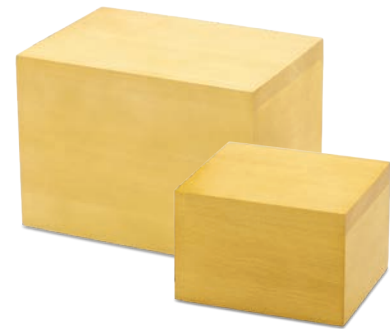

C. Stained Hardwood

Hardwood Urn 148339 **$225**
Keepsake 255705 **$175**