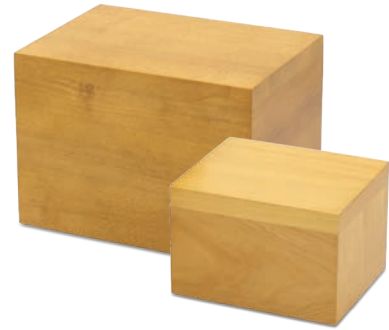

B. Kiona

Hardwood Urn 255703 **$225**
Keepsake 255704 **$175**